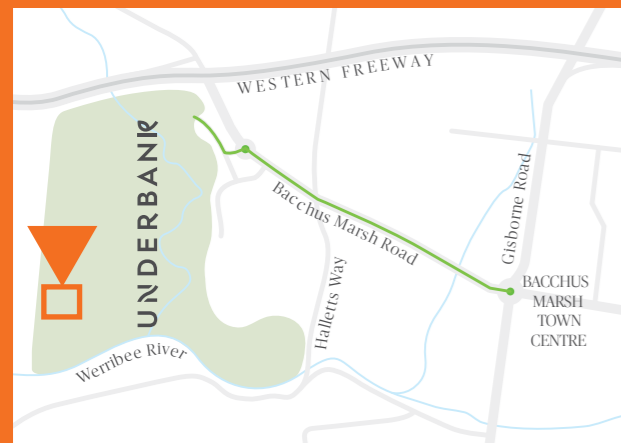

UNDERBANK River View

Stage 16 Release

Located on the summit of the hill, these exclusive lots will enjoy some of the best views in the region with delightful city skyline views.

Disclaimer: All information contained in this document is or may be subject to council approval. Kataland Investments Pty Ltd reserves the right to make changes and alterations to this design.