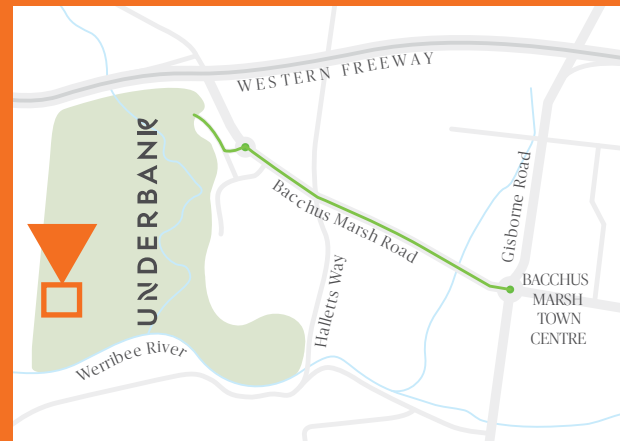

# UNDERBANK River View

## Stage 17 Release

Located on the summit of the hill, these exclusive lots will enjoy some of the best views in the region with delightful city skyline views.

**Disclaimer:** All information contained in this document is or may be subject to council approval. Kataland Investments Pty Ltd reserves the right to make changes and alterations to this design.