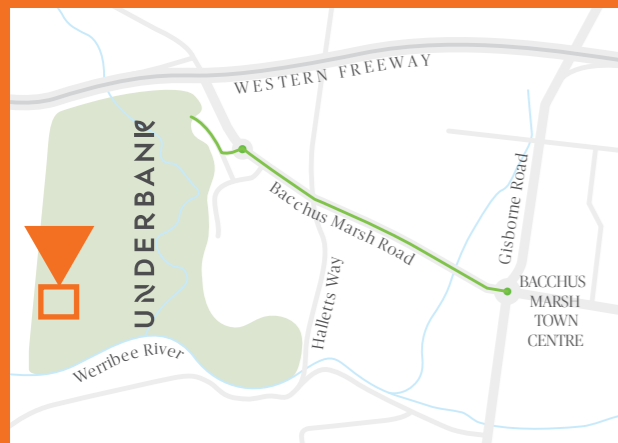

UNDERBANK River View

Stage 18 Release

Located on the summit of the hill, these exclusive lots will enjoy some of the best views in the region with delightful city skyline views.

Disclaimer: All information contained in this document is or may be subject to council approval. Kataland Investments Pty Ltd reserves the right to make changes and alterations to this design.